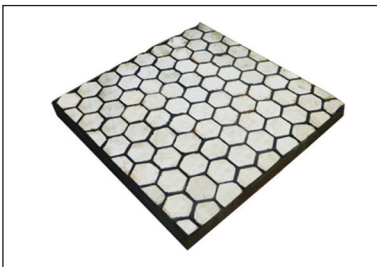

Ceramic Wear Linings

Tega ceramic wear liners combine high alumina ceramic tiles for extreme abrasion resistance and a rubber base layer for impact damping. A unique bonding process ensures ceramic tiles are securely fixed. This combination offers exceptional durability in the most demanding applications for long-life cost effective performance.

Elastocer Tiles

The benchmark design at the heart of the range, competitively priced and versatile enough to cope in the harshest environments. Specialist Tega rubber provides elastic, durable support to protect embedded ceramic pins against impact damage.

Ceraflex Tiles

Hexagonal ceramic tiles arranged to provide full surface coverage for extreme abrasion resistance. Smooth surface helps promote raw material flow. Ideal for combatting sliding abrasion in low impact and slurry applications. Typically used for hot materials such as sinter or slag.

Ceraflo Sheet

A highly versatile sheet lining material which facilitates quick, simple installation in difficult to line areas of the plant. A highly flexible 500mm x 500mm Tega rubber sheet incorporating 4mm thick ceramic tiles. Fixed using adhesive or hot vulcanisation.